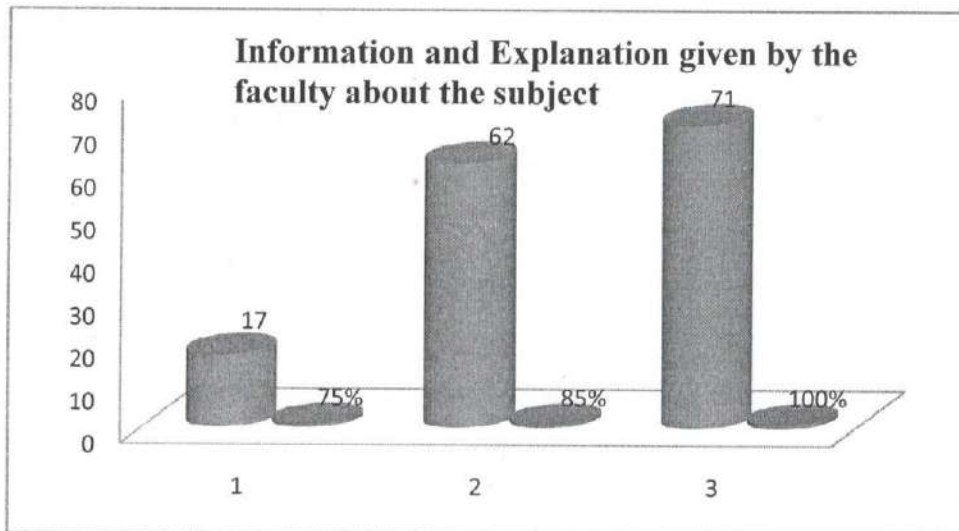

Q 2) Information and explanations given by the faculty about the subject

Q. No.	17	62	71
2	75%	85%	100%