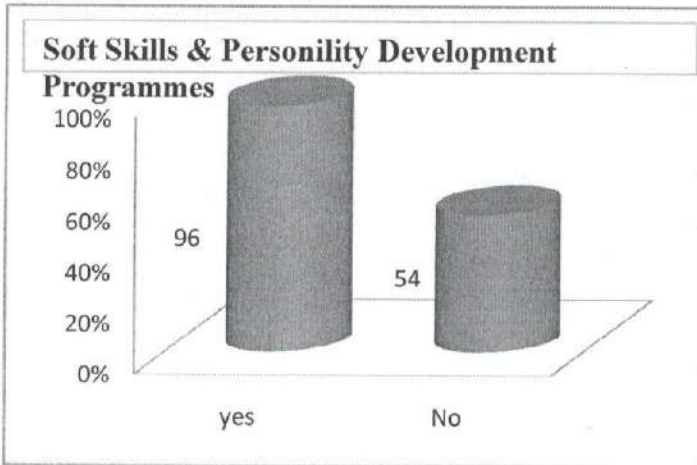

NIE First Grade College, Mysore
Student Satisfaction Survey Report

Q 1) Percentage of Syllabus Completed by the faculty

1	13	48	89
Q. No.	75%	85%	100%

Q 2) Information and explanations given by the faculty about the subject

Q. No.	17	62	71
2	75%	85%	100%

Q 3) Soft skills and personality development programmes conducted regularly

Q. No.	yes	No
3	96%	54%

Q 4) Career development and course enhancement programmes conducted

Q. No.	yes	No
4	114%	36%