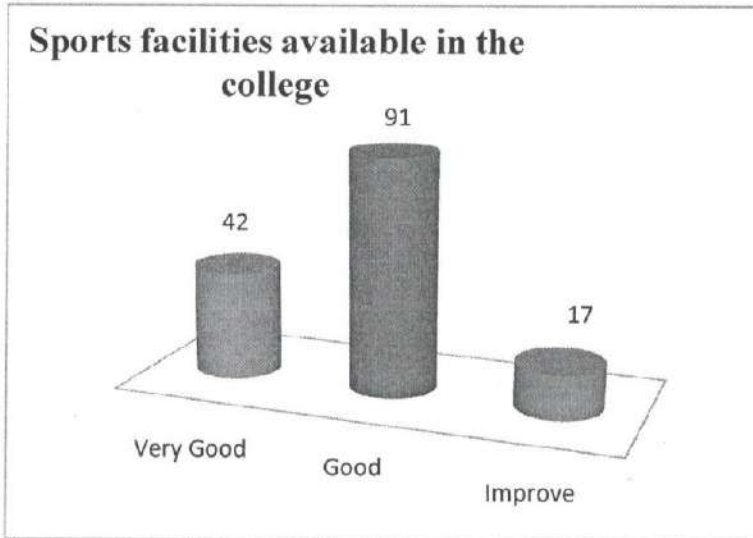

Q 5) Facilities available in lab and library

Q. No.	Very Good	Good	Improve
5	62	77	11

Q 6) Clarifications and help provided by the office regarding scholarship

Q. No.	Very Good	Good	Improve
6	47	79	14

Q 7) Sports facilities available in the college

Q. No.	Very Good	Good	Improve
7	42	91	17

Q 8) Canteen facilities of the college

Q. No.	Very Good	Good	Improve
8	7	40	103

Q 9) Awareness of college rules and regulations through

Q. No.	Oral	NB	WEB	HB
9	27	88	4	31