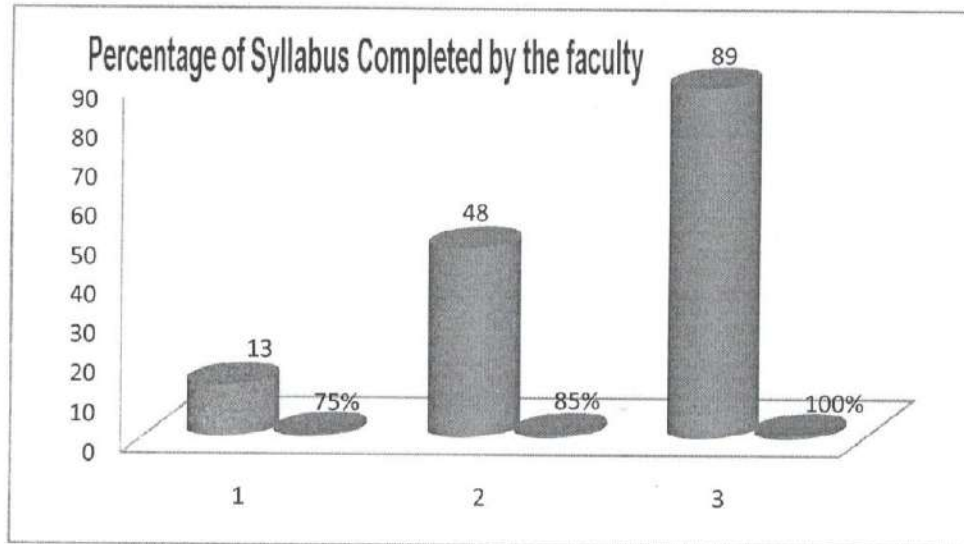

NIE First Grade College, Mysore
Student Satisfaction Survey Report

Q 1) Percentage of Syllabus Completed by the faculty

1	13	48	89
Q. No.	75%	85%	100%

Q 2) Information and explanations given by the faculty about the subject

Q. No.	17	62	71
2	75%	85%	100%

Q 3) Soft skills and personality development programmes conducted regularly

Q. No.	yes	No
3	96%	54%

Q 4) Career development and course enhancement programmes conducted

Q. No.	yes	No
4	114%	36%