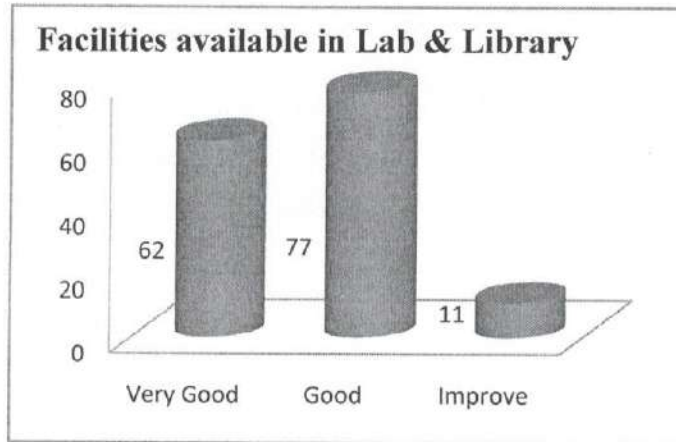

Q. No.	17	62	71
2	75%	85%	100%

Q 3) Soft skills and personality development programmes conducted regularly

Q. No.	yes	No
3	96%	54%

Q 4) Career development and course enhancement programmes conducted

Q. No.	yes	No
4	114%	36%

Q 5) Facilities available in lab and library

Q. No.	Very Good	Good	Improve
5	62	77	11

Q 6) Clarifications and help provided by the office regarding scholarship

Q. No.	Very Good	Good	Improve
6	47	79	14

Q 7) Sports facilities available in the college