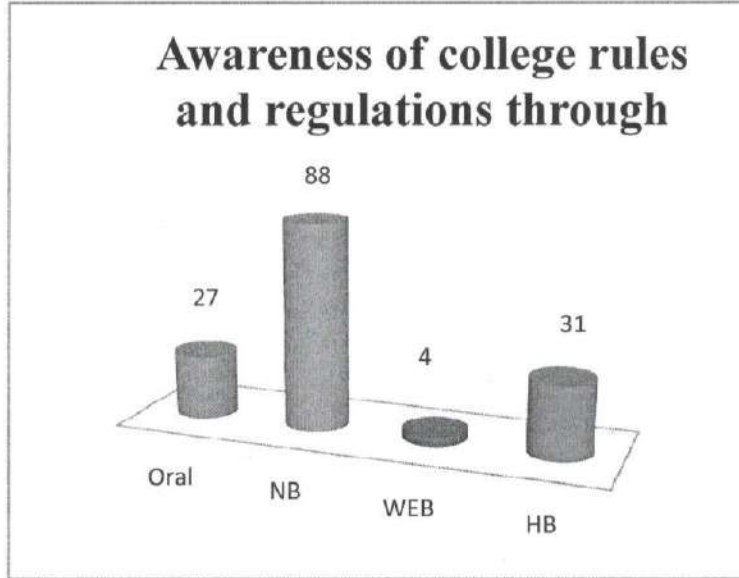

Q 5) Facilities available in lab and library

Q. No.	Very Good	Good	Improve
5	62	77	11

Q 6) Clarifications and help provided by the office regarding scholarship

Q. No.	Very Good	Good	Improve
6	47	79	14

Q 7) Sports facilities available in the college

Q. No.	Very Good	Good	Improve
7	42	91	17

Q 8) Canteen facilities of the college

Q. No.	Very Good	Good	Improve
8	7	40	103

Q 9) Awareness of college rules and regulations through

Q. No.	Oral	NB	WEB	HB
9	27	88	4	31